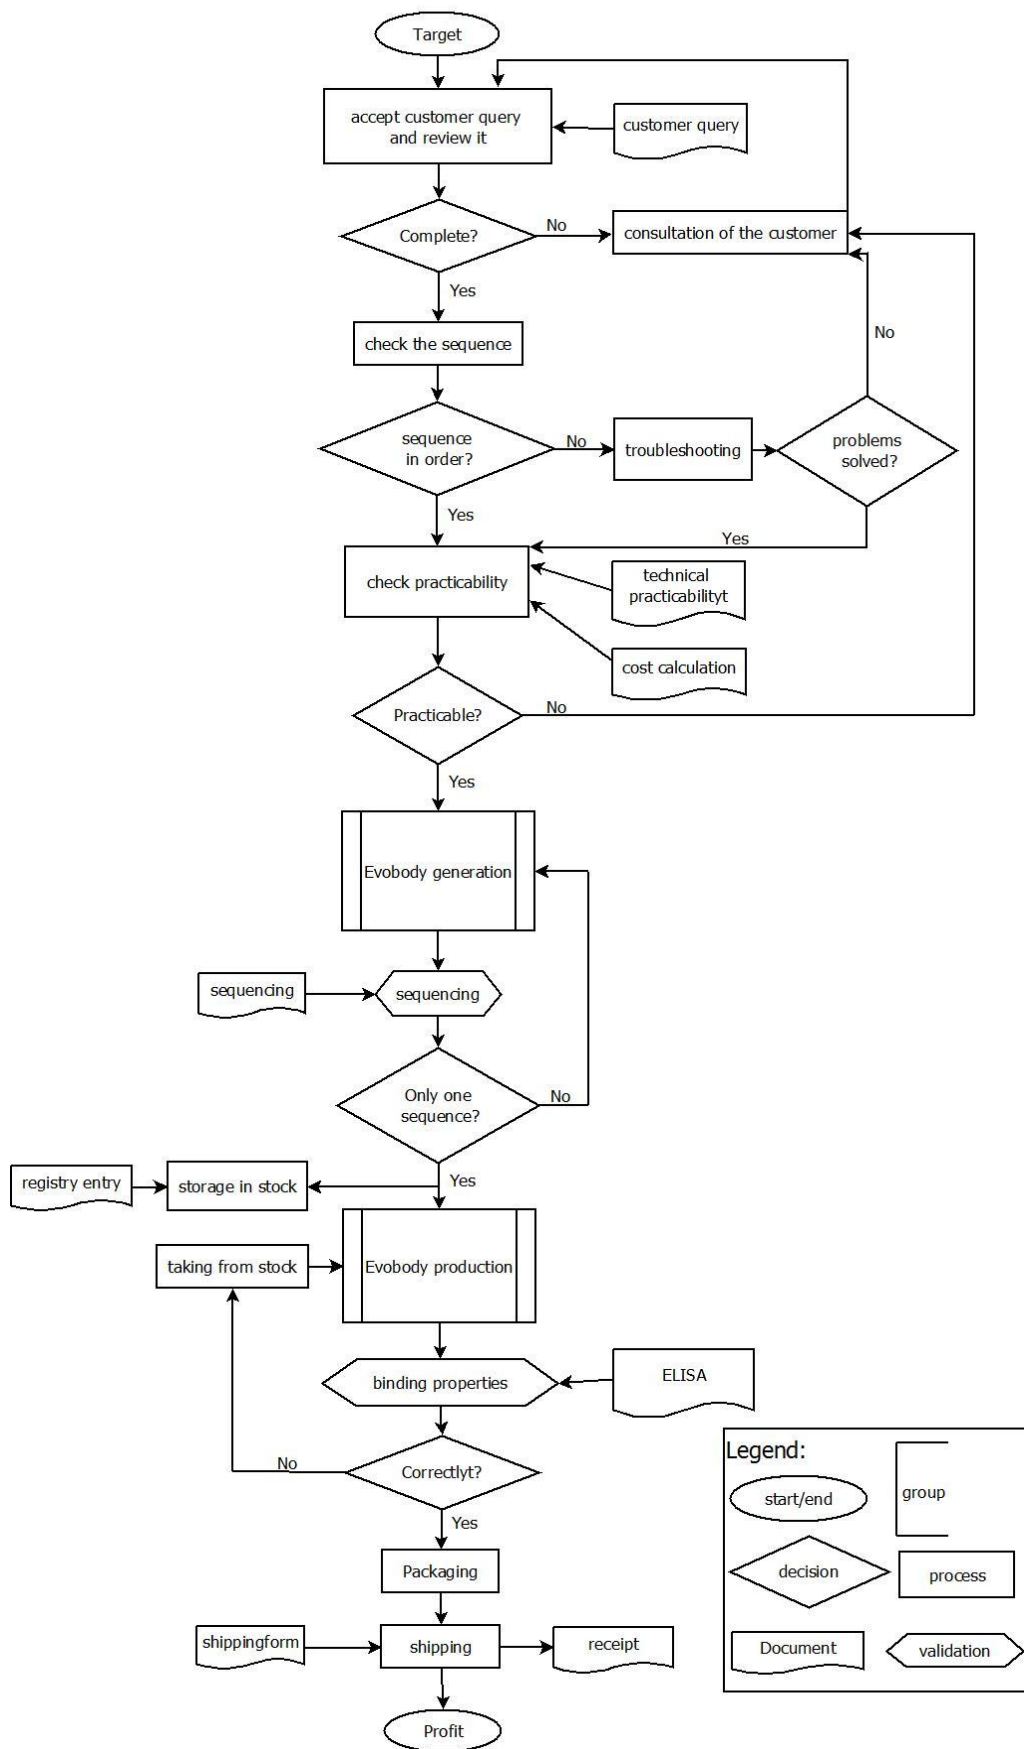

Overview

Legend:

- start/end (oval)
- group (rectangle with double vertical lines)
- decision (diamond)
- process (rectangle)
- Document (wavy-bottom rectangle)
- validation (hexagon)